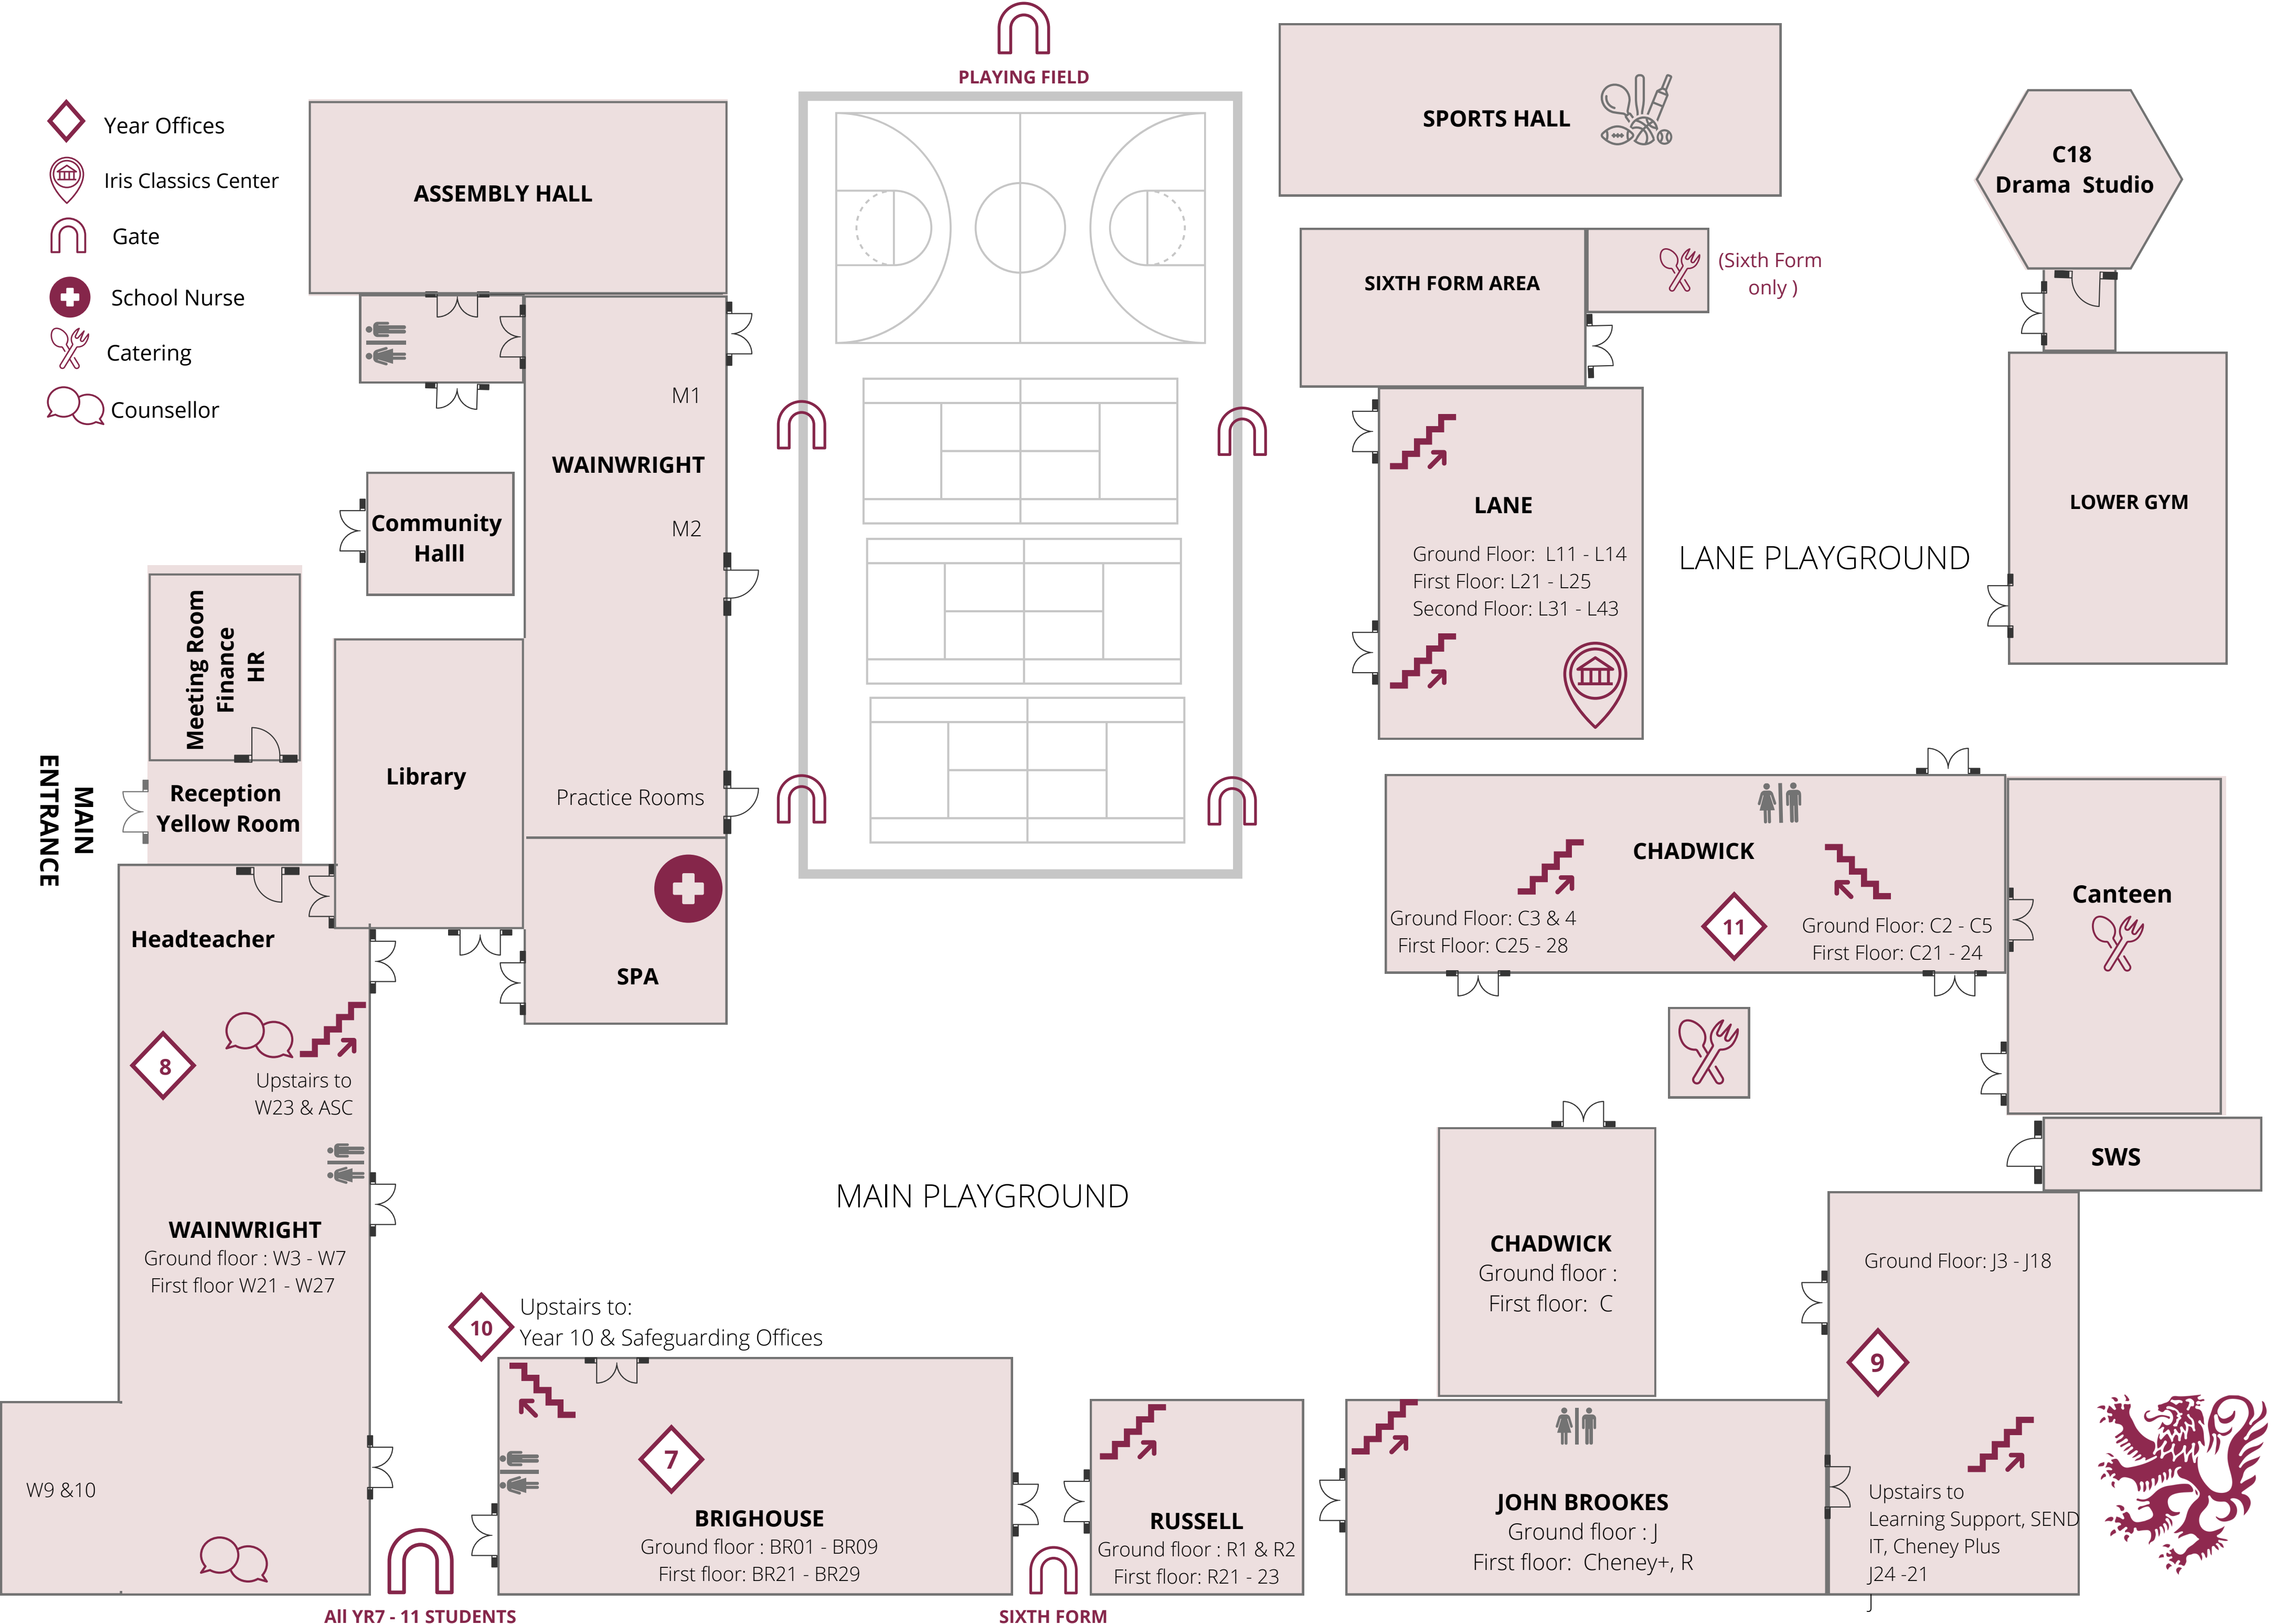

-  Year Offices
-  Iris Classics Center
-  Gate
-  School Nurse
-  Catering
-  Counsellor

All YR7 - 11 STUDENTS

SIXTH FORM